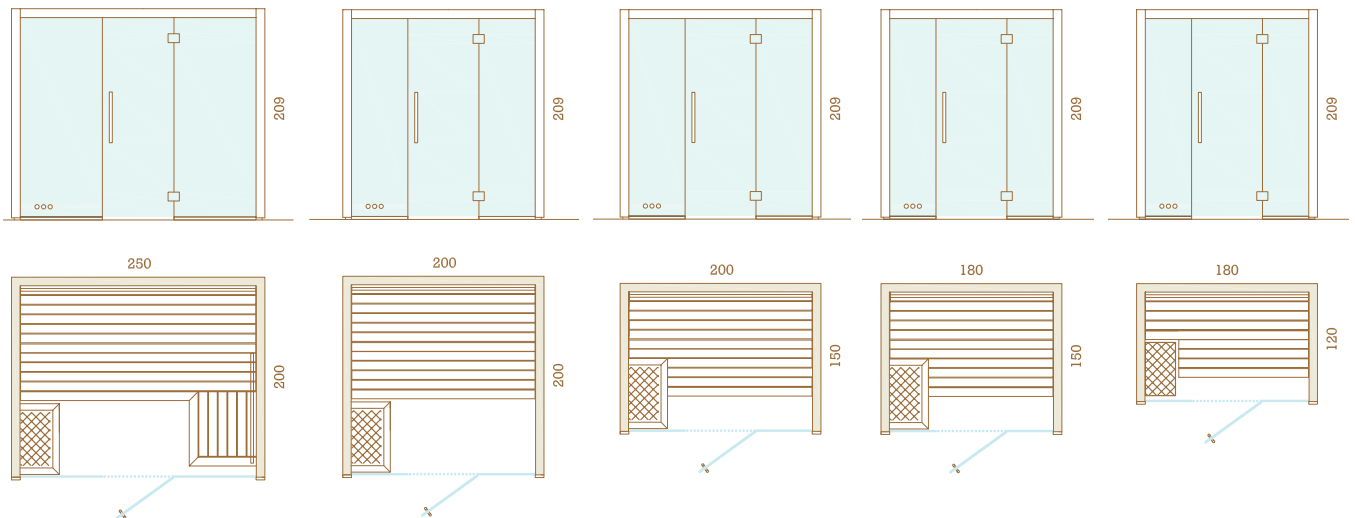

Electa in 200x200 size

WOOD OPTIONS

aspen

alder

thermo-aspen

GLASS OPTIONS

clear

bronze

grey

SIZE OPTIONS

NB! The door handedness can be chosen!

BASIC SET

- Wall panels:** horizontal profile STF, different widths
- Base frame:** wood
- Front wall:** glass
- Interior:** wall & ceiling panels, benches, bench skirts, backrest
- Door:** glass door with self-closing hinges and Premium handles
- Lighting:** LED-strips under the benches and behind the backrest