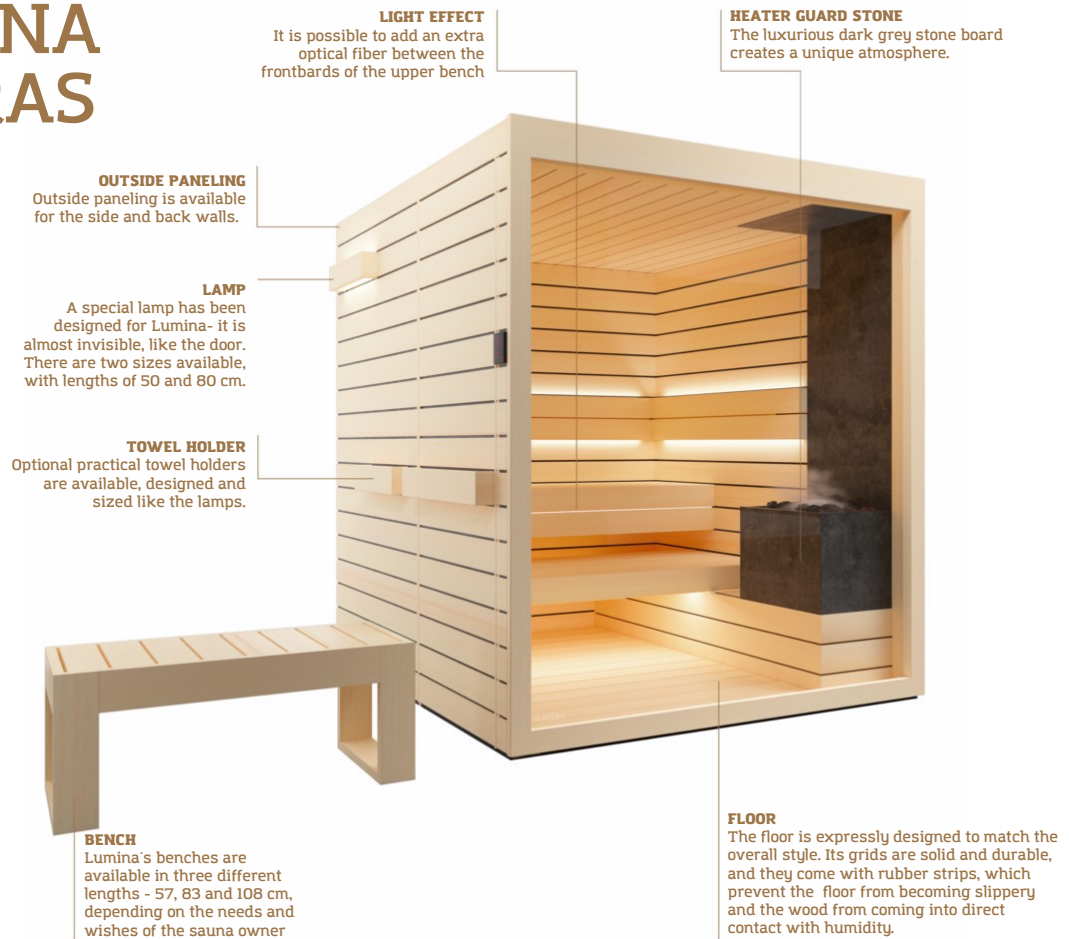

Clear

Bronze

Gray

Right-handed door

TECHNICAL FEATURES

Exterior

- Front wall fully finished
- Optional paneling on side and back walls
- Optional towel holder, movable benches and lamps

Interior

- Horizontal interior paneling
- Benches, backrests and wooden heater guard
- Optional floor grids and stone finish heater guard

Door and window

- Wooden or glass door depending on sauna size
- Wooden door with hidden hinges and magnetic closing
- Glass door/window 8 mm tempered glass
- Specially designed wooden handles

Lighting

- Heat-resistant LED strips for backrests and upper bench
- Optional light effect between the bench frontboards
- Lighting dimmable via remote

Electrical equipment

- Auroom heater: model and power according to sauna size
D - "Dry" for traditional sauna
H - "Humid" heater with vaporizer
- Auroom Impera control unit according to heater

LUMINA EXTRAS

EXTRAS AND EQUIPMENT BY REQUEST	Please mark <input checked="" type="checkbox"/>
Outside paneling Set 1 (side walls with SGS profiles)	
Outside paneling Set 2 (side and back walls with SGS profiles)	
Bench (D x L x H)	
Lamp (D x L x H)	
Towel holder (D x L x H)	
Floor grids 28x120 mm with rubber strips	
Heater guard (not available for sauna size 120x180)	
Auroom heater and stones (heater power according to size)	
Auroom control unit	
Speakers (2 pcs) under the lower bench	
Bluetooth player and wireless wall control for bluetooth player	
Lateral optical fiber between the upper bench frontboards	
Emergency solutions by request	