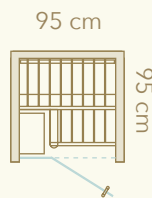

## Dimensions

Left or right-handed opening  
(W x D x H)

Cala Mini	95 x 95 x 205 cm	Recommended for 1 user
Cala Wood	150 x 120 x 205 cm	Recommended for 2 users
Cala Glass/Cala Wood	150 x 150 x 205 cm	Recommended for 2 users