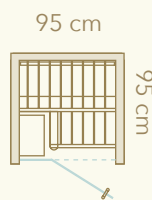

Waxed surfaces

Cala's wooden elements are pretreated with a protective sauna wax.

Materials

Thermo-aspen

GLASS

Tempered 8 mm glass
Clear

Dimensions

Left or right-handed opening
(W x D x H)

Cala Mini	95 x 95 x 205 cm	Recommended for 1 user
Cala Wood	150 x 120 x 205 cm	Recommended for 2 users
Cala Glass/Cala Wood	150 x 150 x 205 cm	Recommended for 2 users

Cala Mini

Cala