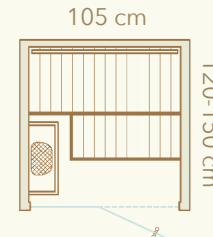

Waxed surfaces

Cala's wooden elements are pretreated with a protective sauna wax.

Materials

Thermo-aspen

GLASS

Tempered 8 mm glass
Clear

Dimensions

Left or right-handed opening
(W x D x H)

Cala Mini	95 x 95 x 205 cm	Recommended for 1 user
Cala Wood	150 x 120 x 205 cm	Recommended for 2 users
Cala Glass/Cala Wood	150 x 150 x 205 cm	Recommended for 2 users

Cala Mini

Cala