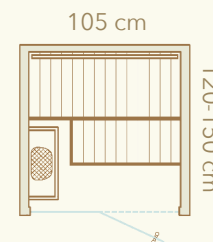

Key features and extras

Compact size

Cala is suitable for 1-2 users, while the smaller Cala Mini is designed for single occupancy. This makes Cala easy to fit into smaller spaces.

Easy installation

Installation is simple and only takes around 4-6 hours with two people.

Multiple material options

Cala's front wall is available in thermo-aspen (Cala Wood) or glass (Cala Glass). Cala Mini comes with a glass front only.

High-quality thermally modified wood

Thermal modification gives the premium-quality aspen wood an attractive darker color and a cosy feel.

Lighting effects

Cala's backrest comes with a built-in LED strip to bring additional illumination to the sauna room.

Waxed surfaces

Cala's wooden elements are pretreated with a protective sauna wax.

Materials

Dimensions

Left or right-handed opening
(W x D x H)

Cala Mini	95 x 95 x 205 cm	Recommended for 1 user
Cala Wood	150 x 120 x 205 cm	Recommended for 2 users
Cala Glass/Cala Wood	150 x 150 x 205 cm	Recommended for 2 users

Cala