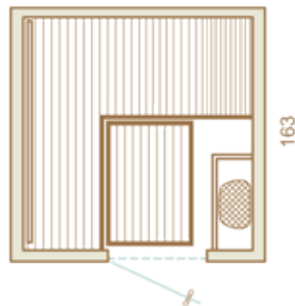

Baia

With its ergonomic design and special features, the Baia sauna is particularly attractive thanks to its curved seating.

Wavy benches can usually only be found in larger saunas, but we wanted to offer this luxury touch for a sauna that can fit into smaller spaces.

Baia offers an unbeatable price-to-quality ratio - alongside its energy efficiency and quality construction, this makes it the best option for a low-cost, aesthetically pleasing, and ergonomic compact sauna.

As well as being comfortable, Baia looks incredible, with features that really make it stand out from the crowd. Welcome to a luxurious new era for small saunas!

Baia