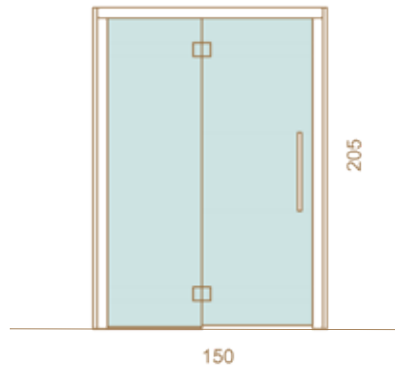

cala

A small sauna that's big at heart, Cala offers the benefits and enjoyment of a sauna in spaces of all sizes.

Our Cala model is created to fit into small spaces without losing out on aesthetics or comfort, with a wax finish that offers extra protection for the wood.

The Cala sauna is made from thermally modified aspen, which offers exceptional build quality alongside an attractive look.

This small sauna is quick to assemble and can be installed in practically any space. And with its straightforward electrical setup, simple controls and low energy demands, it's easy to use and cheap to run.

KEY FEATURES

- Cosy and pleasant feel and look thanks to quality and colour of thermo-aspen
- Small dimensions, easy fit to smaller (bath)rooms
- Easy-to-install DIY-sauna: ca 4-6 h with two persons
- Heater power selection between 3,5 or 4,5 kW
- Lighting with IR sensor switch
- Wooden details pre-treated with sauna wax
- Premium door with metal-wood handle

Cala glass

Cala wood

* Also available 150x150