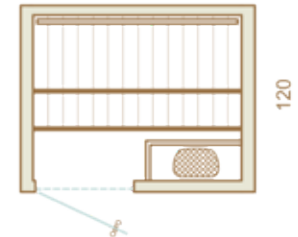

Cala wood

* Also available 150x150