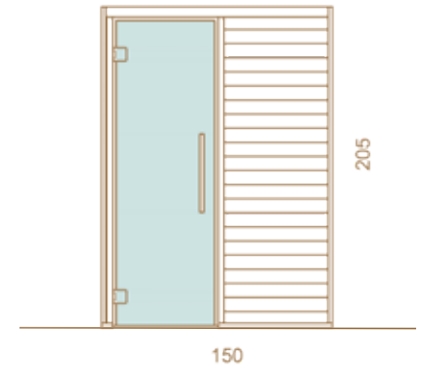

Cala wood

* Also available 150x150