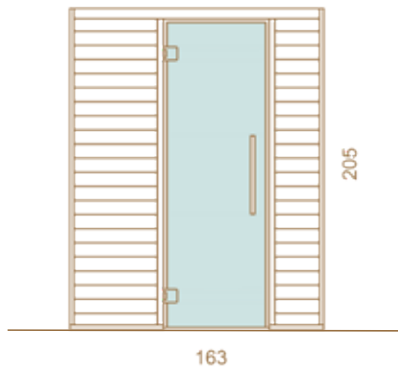

Baia

With its ergonomic design and special features, the Baia sauna is particularly attractive thanks to its curved seating.

Wavy benches can usually only be found in larger saunas, but we wanted to offer this luxury touch for a sauna that can fit into smaller spaces.

Baia offers an unbeatable price-to-quality ratio - alongside its energy efficiency and quality construction, this makes it the best option for a low-cost, aesthetically pleasing, and ergonomic compact sauna.

As well as being comfortable, Baia looks incredible, with features that really make it stand out from the crowd. Welcome to a luxurious new era for small saunas!

Baia