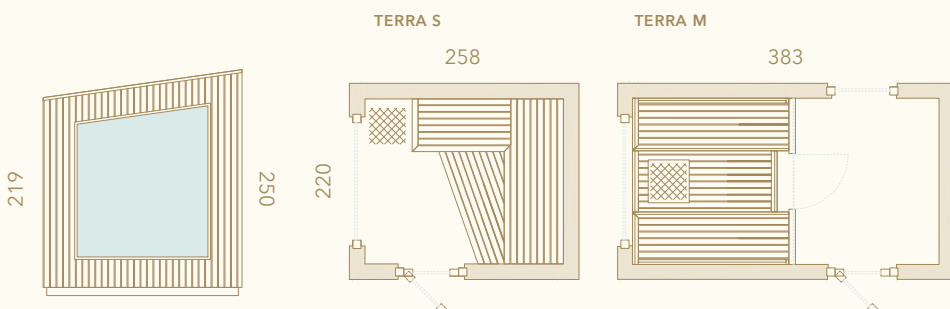

Dimensions

Material options

EXTERIOR

Natural - thermo-pine with a clean, light design featuring natural wood tones for an open and inviting appearance

Black - thermo-pine coated with translucent black paint for a modern, stylish exterior that contrasts with the lighter materials within

INTERIOR

Wall cladding - waxed dark-gray alder

Benches - natural alder, natural aspen or thermo-aspen