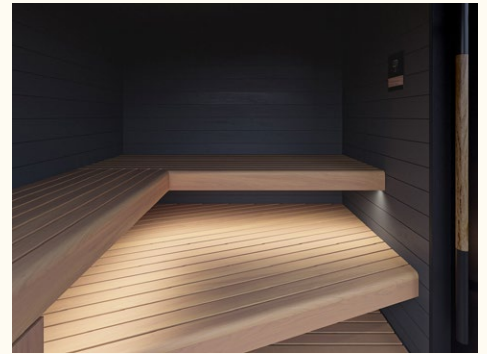

Terra S with Thermo-pine exterior and thermo-aspen benches

Terra

Your outdoor wellness haven

Terra is a luxurious outdoor sauna that allows you to create your own custom wellness space with a stylish, modern look. With two size options, you can choose between a sauna only or a larger space with an area for changing and relaxing in addition to the sauna itself.

Terra offers a choice of two exterior cladding designs; the Natural option features the lighter wood shades and knotted appearance of thermo-pine, while the sleek Black look creates an eye-catching color contrast with the internal materials. Your chosen exterior is coupled with an interior design that combines waxed dark-gray alder walls with either natural alder, natural aspen or thermo-aspen benches, making for a rich selection of exquisite styles to suit your taste.

Moments of wellbeing

auroomwellness.com

Terra size options

TERRA S

Terra S is the smaller of the two options, with a comfortable, sumptuous sauna space that has everything you need for a nice refreshing steam

Dimensions

Material options

EXTERIOR

Natural - thermo-pine with a clean, light design featuring natural wood tones for an open and inviting appearance

Black - thermo-pine coated with translucent black paint for a modern, stylish exterior that contrasts with the lighter materials within