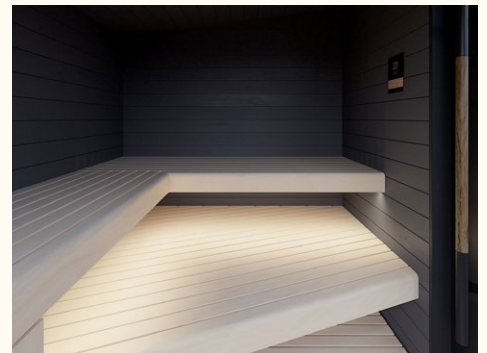

TERRA S WITH ASPEN BENCHES