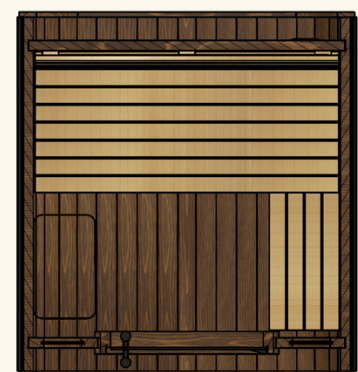

Sola

Modern
Serenity

Discover the charm of the Sola barrel sauna, where modern design meets serene comfort. Crafted from high-quality thermally modified spruce, this outdoor sauna stands out with its robust construction and elegant square shape.

Stylish Design

Sola's sleek, square shape with rounded edges showcases a modern aesthetic that complements any outdoor setting. Not only does its design look great, it also promotes consistent heat distribution within the sauna.

Two sizes

Sola 140 is for 1-2 people

Sola 210 is for up to 6 people

Dimensions

133 cm

221 cm

133 cm

145 cm