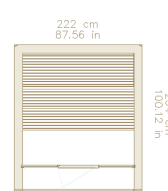

INQUIRY FORM - Aurea with floor

1/1

CHOOSE SAUNA OPTION Please mark

Aurea with straight bench

Aurea with corner bench

Aurea Ascent with straight bench

Aurea Ascent with corner bench

CHOOSE EQUIPMENT

AUROOM ACCESSORIES	Pcs		Pcs
Pail and ladle black		Towel 100x150 cm black	
Sand timer 15 min		Sauna hat Pipe	
Thermometer black		Sauna pillow 20x38 cm black	
Thermo- and hygrometer black		Aroma set, 5 fragrances	
Thermometer Design D130		Linen Seat Cover set, 46x51cm, black, 3pcs	
Thermo- and hygrometer Design D130		Linen Seat Cover set, 45x160cm, black, 2pcs	