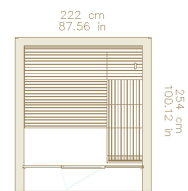

INQUIRY FORM - Aurea with floor

1/1

CHOOSE SAUNA OPTION Please mark

Aurea with straight bench

Aurea with corner bench

Aurea Ascent with straight bench

Aurea Ascent with corner bench

CHOOSE EQUIPMENT

AUROOM ACCESSORIES	Pcs		Pcs
Pail and ladle black		Towel 100x150 cm black	
Sand timer 15 min		Sauna hat Pipe	
Thermometer black		Sauna pillow 20x38 cm black	
Thermo- and hygrometer black		Aroma set, 5 fragrances	
Thermometer Design D130		Linen Seat Cover set, 46x51cm, black, 3pcs	
Thermo- and hygrometer Design D130		Linen Seat Cover set, 45x160cm, black, 2pcs	