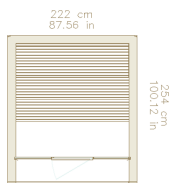

INQUIRY FORM - Aurea with floor

1/1

CHOOSE SAUNA OPTION Please mark

Aurea with straight bench

Aurea with corner bench

Aurea Ascent with straight bench

Aurea Ascent with corner bench

CHOOSE EQUIPMENT

AUROOM ACCESSORIES	Pcs		Pcs
Pail and ladle black		Towel 100x150 cm black	
Sand timer 15 min		Sauna hat Pipe	
Thermometer black		Sauna pillow 20x38 cm black	
Thermo- and hygrometer black		Aroma set, 5 fragrances	
Thermometer Design D130		Linen Seat Cover set, 46x51cm, black, 3pcs	
Thermo- and hygrometer Design D130		Linen Seat Cover set, 45x160cm, black, 2pcs	