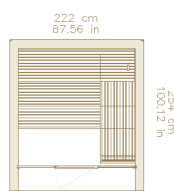

INQUIRY FORM - Aurea with floor

1/1

CHOOSE SAUNA OPTION Please mark

Aurea with straight bench

Aurea with corner bench

Aurea Ascent with straight bench

Aurea Ascent with corner bench

CHOOSE EQUIPMENT

AUROOM ACCESSORIES	Pcs		Pcs
Pail and ladle black		Towel 100x150 cm black	
Sand timer 15 min		Sauna hat Pipe	
Thermometer black		Sauna pillow 20x38 cm black	
Thermo- and hygrometer black		Aroma set, 5 fragrances	
Thermometer Design D130		Linen Seat Cover set, 46x51cm, black, 3pcs	
Thermo- and hygrometer Design D130		Linen Seat Cover set, 45x160cm, black, 2pcs	