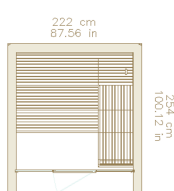

INQUIRY FORM - Aurea without floor

1/1

CHOOSE SAUNA OPTION Please mark

Aurea with straight bench

Aurea with corner bench

Aurea Ascent with straight bench

Aurea Ascent with corner bench

CHOOSE EQUIPMENT

AUROOM ACCESSORIES	Pcs		Pcs
Pail and ladle black		Towel 100x150 cm black	
Sand timer 15 min		Sauna hat Pipe	
Thermometer black		Sauna pillow 20x38 cm black	
Thermo- and hygrometer black		Aroma set, 5 fragrances	
Thermometer Design D130		Linen Seat Cover set, 46x51cm, black, 3pcs	
Thermo- and hygrometer Design D130		Linen Seat Cover set, 45x160cm, black, 2pcs	