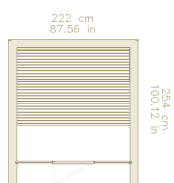

INQUIRY FORM - Aurea without floor

1/1

CHOOSE SAUNA OPTION Please mark

Aurea with straight bench

Aurea with corner bench

Aurea Ascent with straight bench

Aurea Ascent with corner bench

CHOOSE EQUIPMENT

AUROOM ACCESSORIES	Pcs		Pcs
Pail and ladle black		Towel 100x150 cm black	
Sand timer 15 min		Sauna hat Pipe	
Thermometer black		Sauna pillow 20x38 cm black	
Thermo- and hygrometer black		Aroma set, 5 fragrances	
Thermometer Design D130		Linen Seat Cover set, 46x51cm, black, 3pcs	
Thermo- and hygrometer Design D130		Linen Seat Cover set, 45x160cm, black, 2pcs	