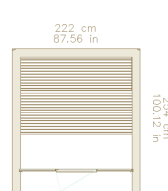

INQUIRY FORM - Aurea without floor

1/1

CHOOSE SAUNA OPTION Please mark

Aurea with straight bench

Aurea with corner bench

Aurea Ascent with straight bench

Aurea Ascent with corner bench

CHOOSE EQUIPMENT

AUROOM ACCESSORIES	Pcs		Pcs
Pail and ladle black		Towel 100x150 cm black	
Sand timer 15 min		Sauna hat Pipe	
Thermometer black		Sauna pillow 20x38 cm black	
Thermo- and hygrometer black		Aroma set, 5 fragrances	
Thermometer Design D130		Linen Seat Cover set, 46x51cm, black, 3pcs	
Thermo- and hygrometer Design D130		Linen Seat Cover set, 45x160cm, black, 2pcs	