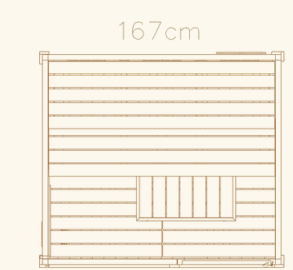

Wall interior-
Thermo pine, natural

Wall exterior-
Thermo pine, Brushed Black Finish

Benches-
Thermo aspen

Dimensions

Kaia

Kaia

Kaia S

Kaia S