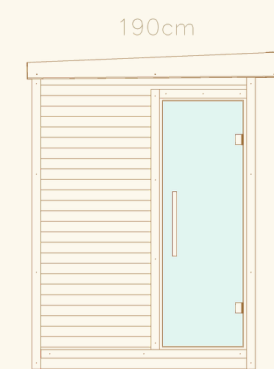

The Kaia S is designed for smaller spaces where an efficient footprint matters most. The larger Kaia model includes an integrated terrace, adding extra functionality and creating a natural transition between the sauna and the outdoors.

Wall interior-
Thermo pine, natural

Wall exterior-
Thermo pine, Brushed Black Finish

Benches-
Thermo aspen

Dimensions

Kaia

Kaia

Kaia S

Kaia S