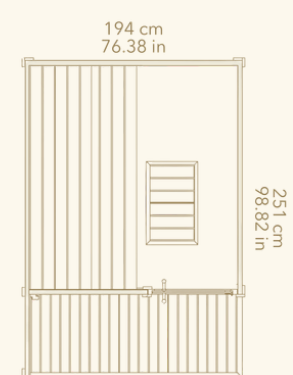

Wall interior-
Thermo pine, natural

Wall exterior-
Thermo pine, Brushed Black Finish

Benches-
Thermo aspen

Dimensions

Kaia

Kaia

Kaia S

Kaia S