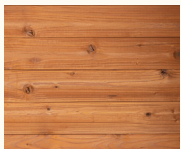

## Materials

Wall exterior - Natural Thermo spruce, oiled

Wall exterior - Brushed Thermo spruce, painted black

Wall interior - Natural Thermo spruce

Benches - Thermo aspen, treated