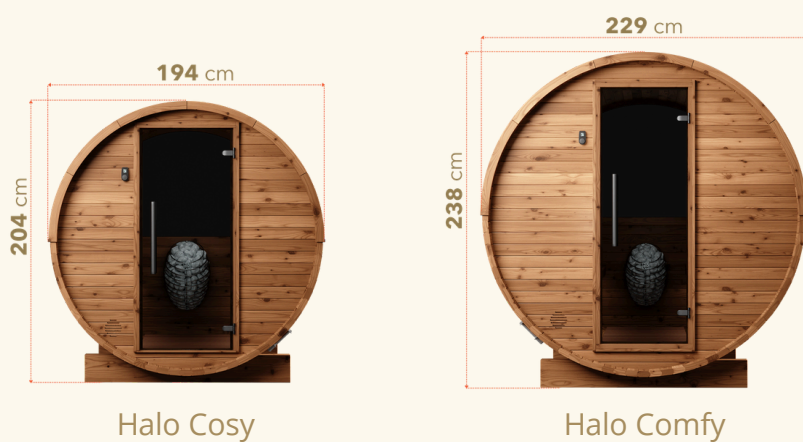

Dimensions

Design your own

Scan the QR code to explore the Barrel Sauna Design Catalogue.