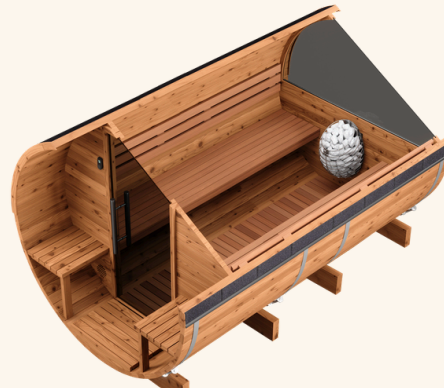

300cm
Halo Cosy, Halo Comfy