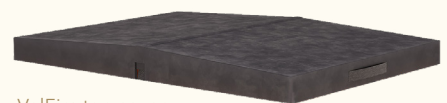

Flexible installation options

VelEira can be placed on a terrace as a standalone product or recessed into the terrace for a more integrated look.

Insulated construction

Crafted from high-quality fiberglass with PUR thermal insulation, VelEira is designed to maintain stable water temperatures efficiently. The metallic black finish and 330-liter capacity create a sleek and comfortable cold plunge experience for everyday use.

Built-in LED lighting

Subtle integrated lighting around the upper rim and side wall adds atmosphere and makes VelEira a design element even after dark.

Exterior cladding options

Mira Style Horizontal C26
Thermo-spruce, brushed, painted black

Quu Style Horizontal C15
Ignite thermo-spruce, painted black

Aurea Style Horizontal C3
Thermo-radiata pine, brushed, oiled

Dimensions

Additional options

- Insulated faux leather top cover
- Ice bath chiller (EU version available)