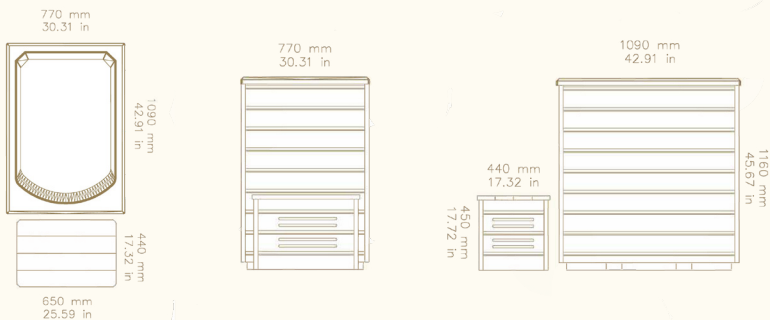

Dimensions

Additional options

- Insulated faux leather top cover
- Ice bath chiller (EU version available)